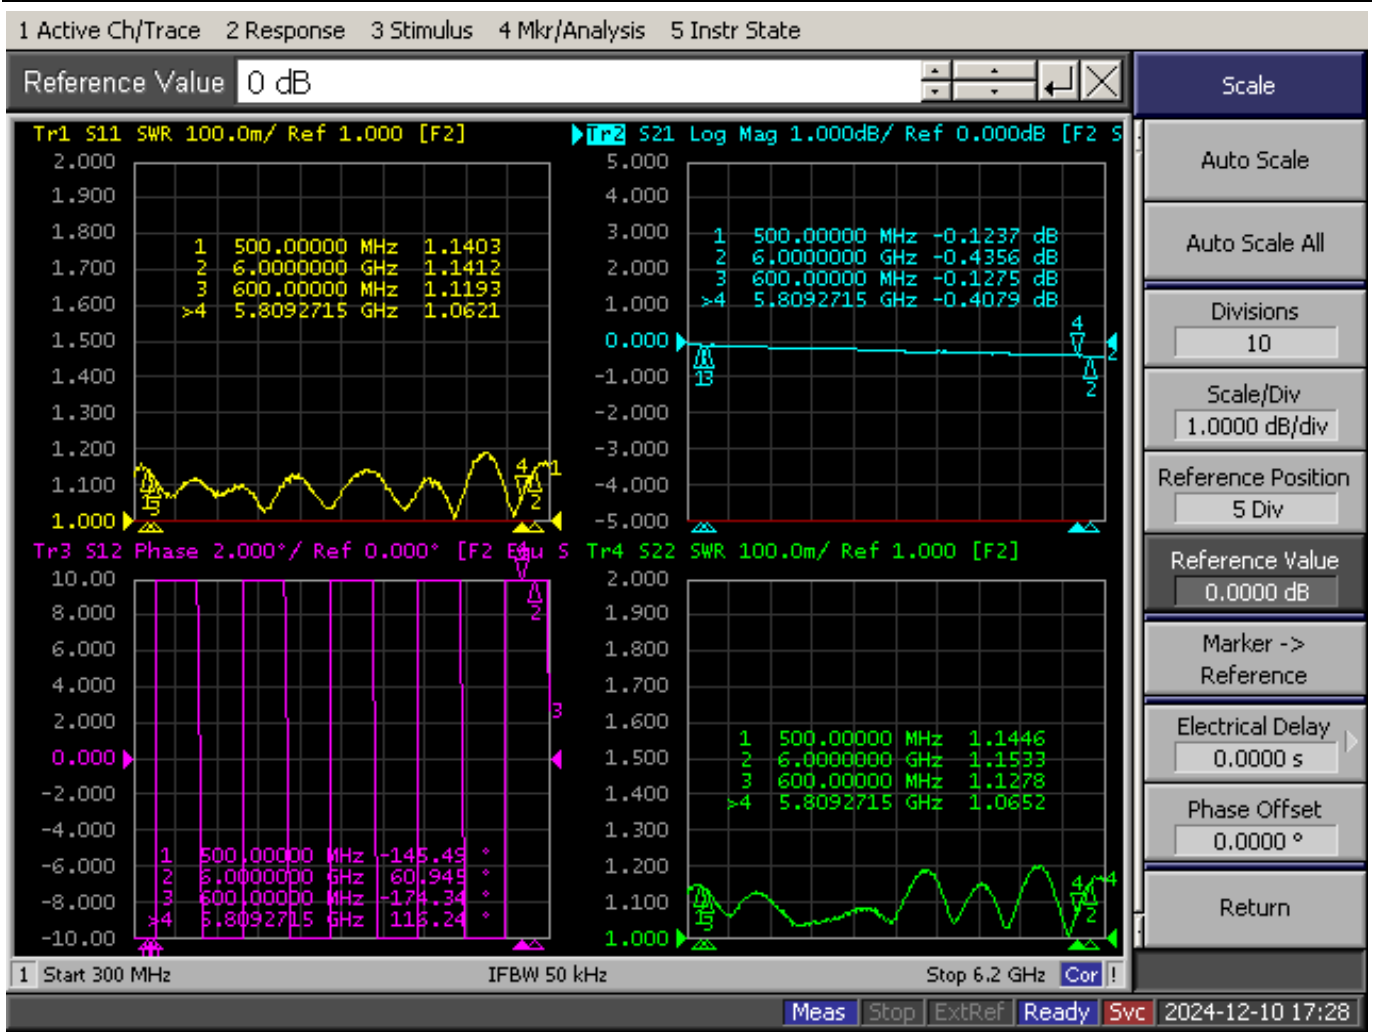

成都利德尔科技有限公司 ChengDu Leader Microwave Technology Co.,Ltd

电话: 028-65199117 传真: 028-65199116

<http://www.leadermicrowave.com> sales@leader-mw.com

TEL: +86-28-65199117 FAX: +86-28-65199116

Add: 中国 成都市成华区华翰路 89 号 610000

No.89,Huahan Road, chenghua Zone Chengdu, Sichuan China Zip Code:610000