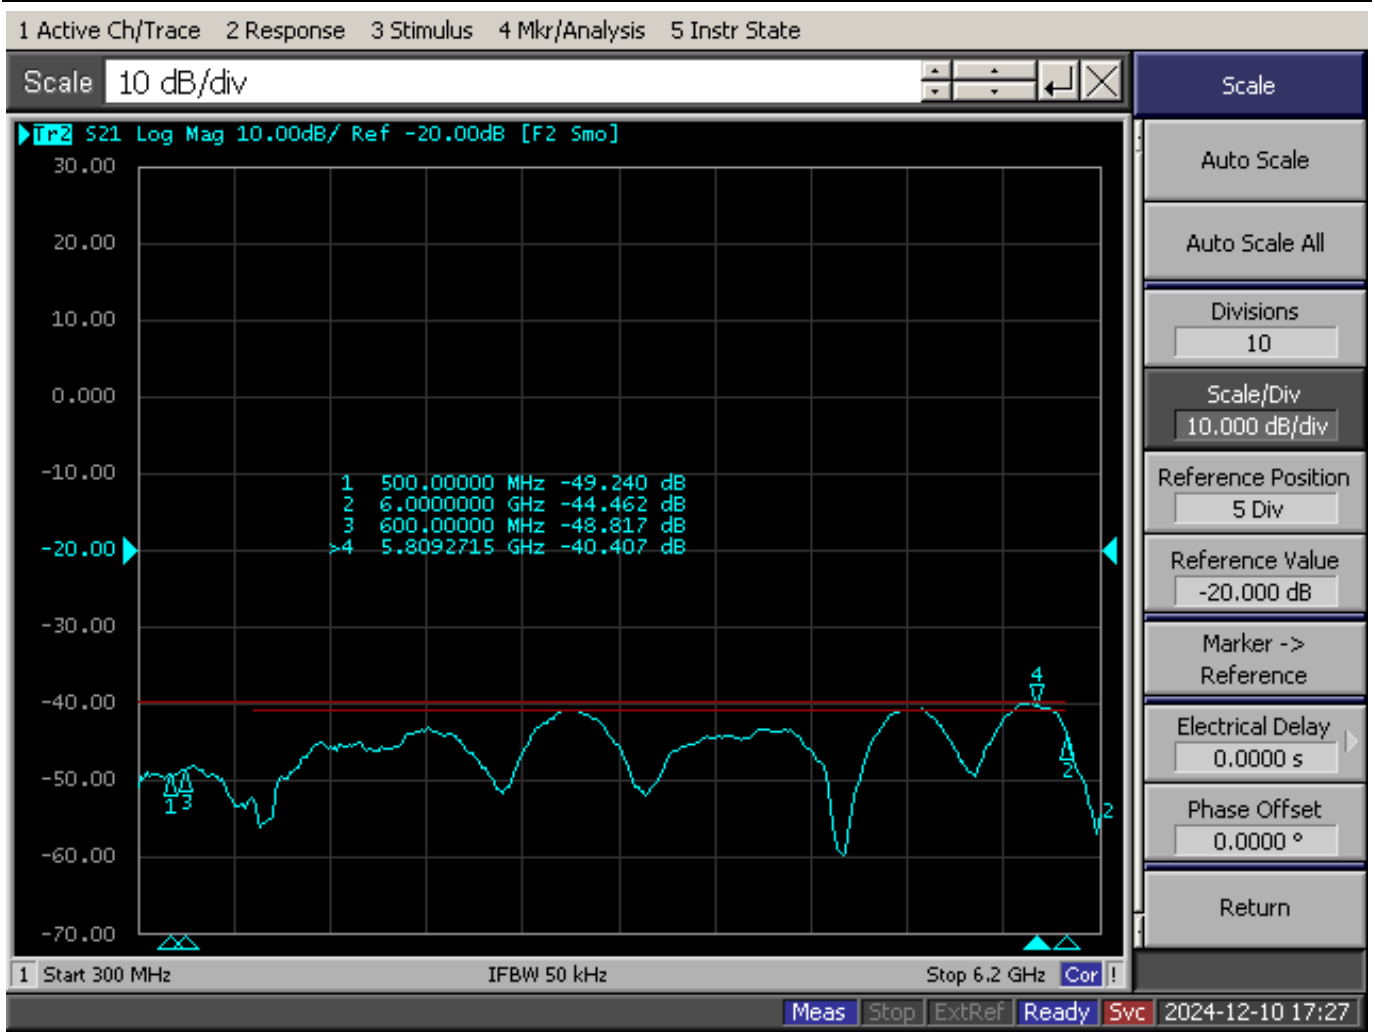

成都利德尔科技有限公司 ChengDu Leader Microwave Technology Co.,Ltd

电话: 028-65199117 传真: 028-65199116

<http://www.leadermicrowave.com> sales@leader-mw.com

TEL: +86-28-65199117 FAX: +86-28-65199116

Add: 中国 成都市成华区华翰路 89 号 610000

No.89,Huahan Road, chenghua Zone Chengdu, Sichuan China Zip Code:610000