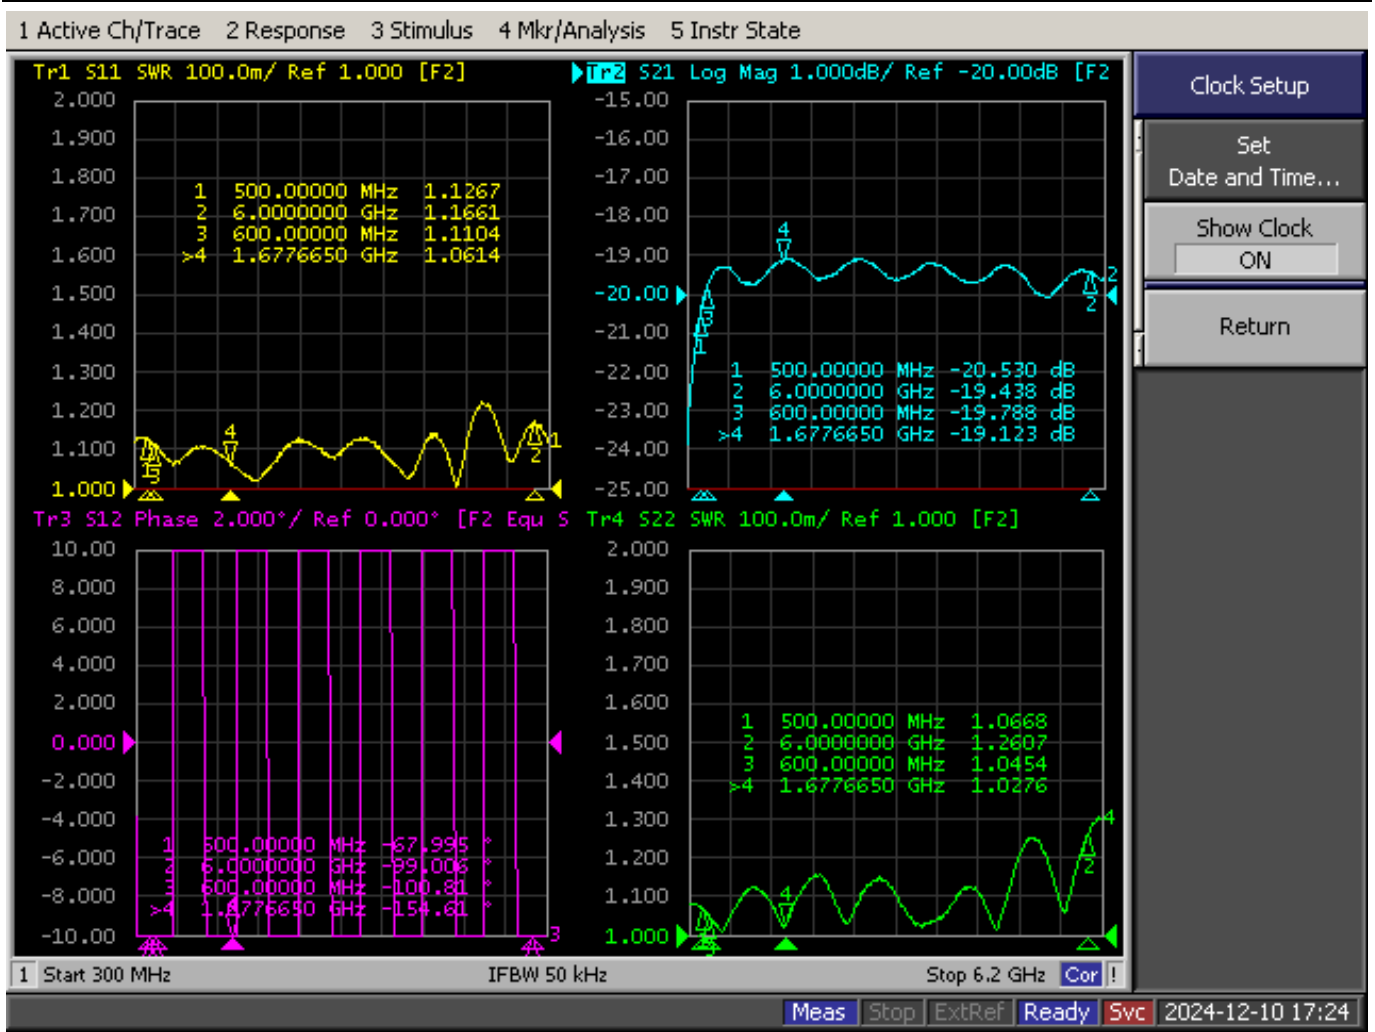

成都利德尔科技有限公司 ChengDu Leader Microwave Technology Co.,Ltd

电话: 028-65199117 传真: 028-65199116

<http://www.leadermicrowave.com> sales@leader-mw.com

TEL: +86-28-65199117 FAX: +86-28-65199116

Add: 中国 成都市成华区华翰路 89 号 610000

No.89,Huahan Road, chenghua Zone Chengdu, Sichuan China Zip Code:610000