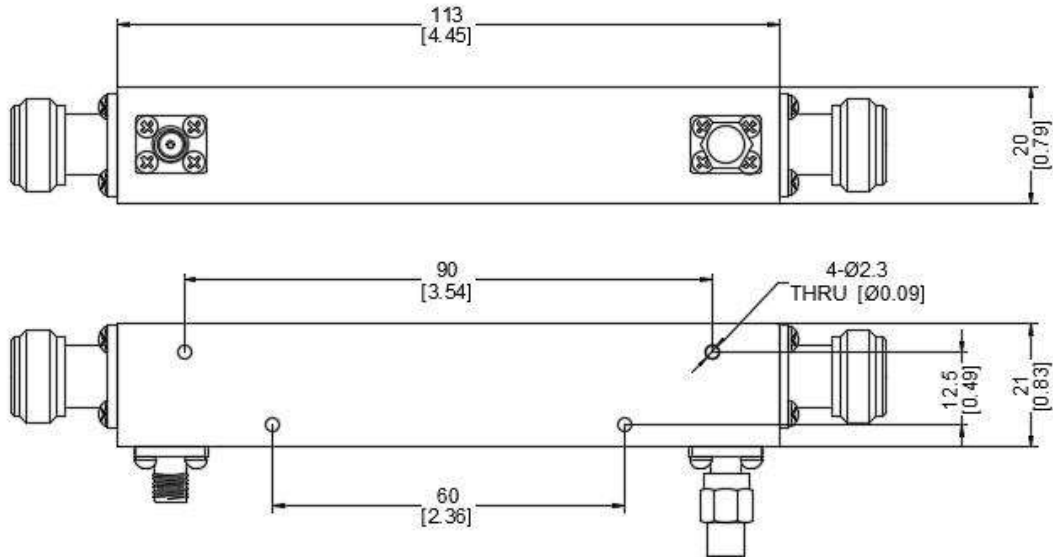

Outline Tolerances $\pm 0.5(0.02)$

Mounting Holes Tolerances $\pm 0.2(0.008)$

All Connectors: In out:N-F,Coupling: SMA-Female

TEST DATA

成都利德尔科技有限公司 ChengDu Leader Microwave Technology Co.,Ltd

电话: 028-65199117 传真: 028-65199116

<http://www.leadermicrowave.com> sales@leader-mw.com

TEL: +86-28-65199117 FAX: +86-28-65199116

Add: 中国 成都市成华区华翰路 89 号 610000

No.89,Huahan Road, chenghua Zone Chengdu, Sichuan China Zip Code:610000